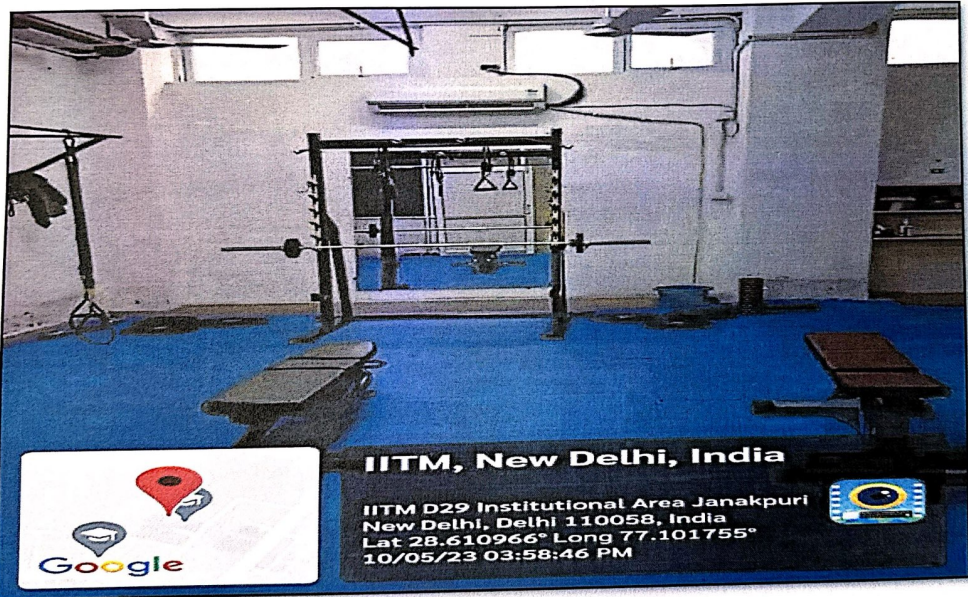

Rachita Rana
Dr. Rachita Rana
Director
Institute of Information Technology &
Management New Delhi

Boys Common Room

IITM, New Delhi, India
IITM D29 Institutional Area Janakpuri
New Delhi, Delhi 110058, India
Lat 28.610966° Long 77.101755°
10/05/23 03:58:17 PM