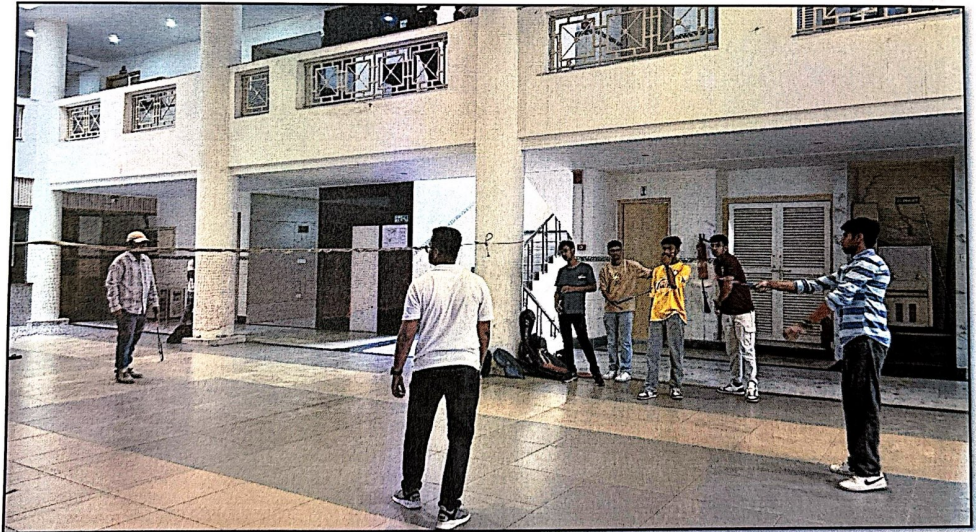

Indoor Sports Facilities