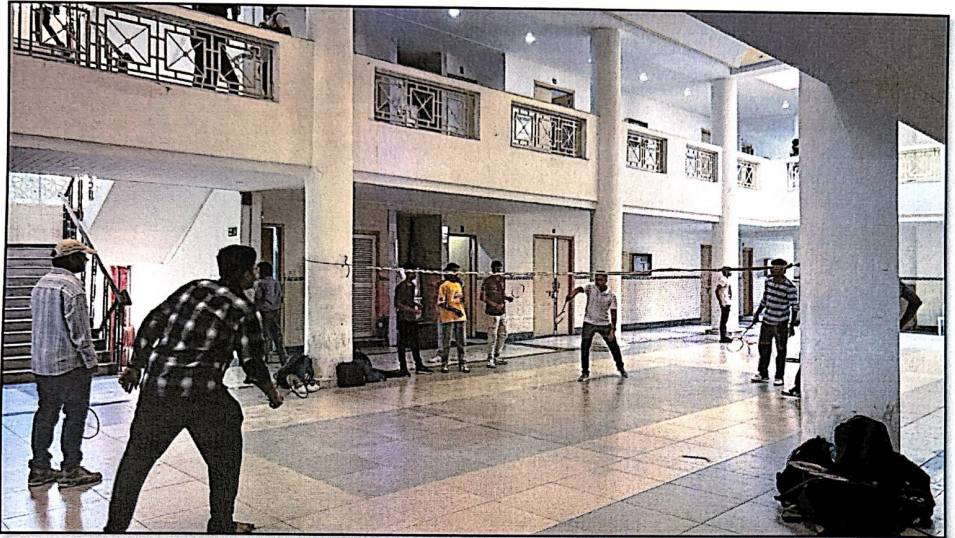

Indoor Sports Facilities