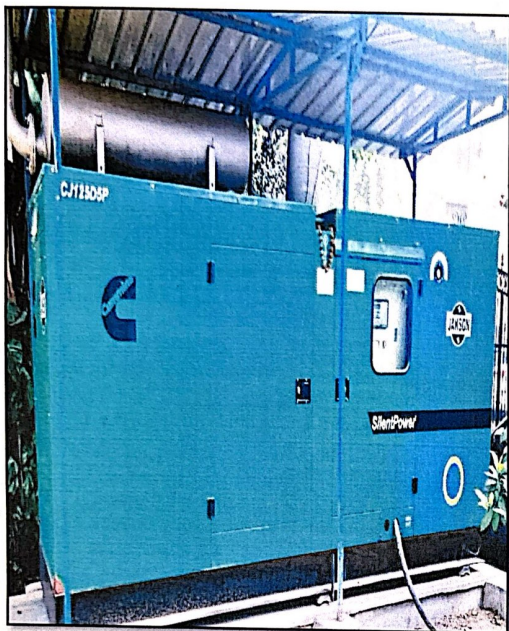

Reprographic Facilities

Rachita Rana

Dr. Rachita Rana

Director

Institute of Information Technology &
Management New Delhi

Power Backup

125 KVA - Heavy Duty Generator

30 KVA - Solar Grid