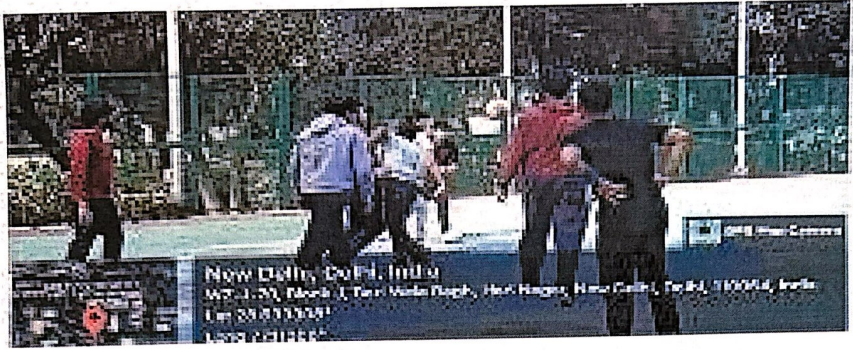

INSTITUTE OF INFORMATION TECHNOLOGY & MANAGEMENT
Accredited 'A' Grade by NAAC & Recognised U/s 2(f) of UGC act
Rated Category 'A+' by SFRC & 'A' by JAC Govt. of NCT of Delhi
Approved by AICTE & Affiliated to GGS Indraprastha University, New Delhi

Rachita Rana
Dr. Rachita Rana
Director
Institute of Information Technology & Management New Delhi