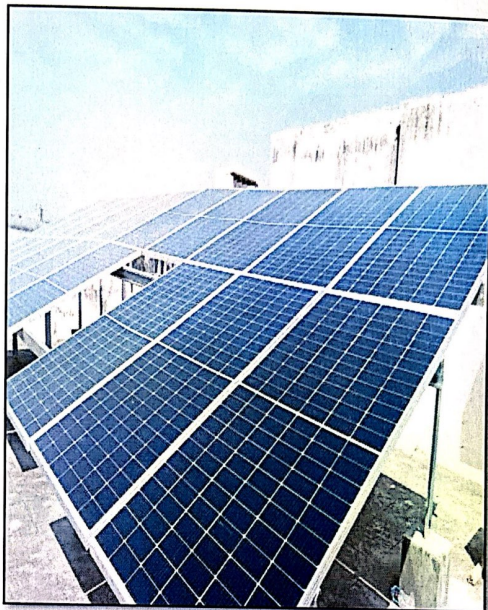

Reprographic Facilities

Rachita Rana

Dr. Rachita Rana

Director

Institute of Information Technology &
Management New Delhi

Power Backup

125 KVA - Heavy Duty Generator

30 KVA - Solar Grid