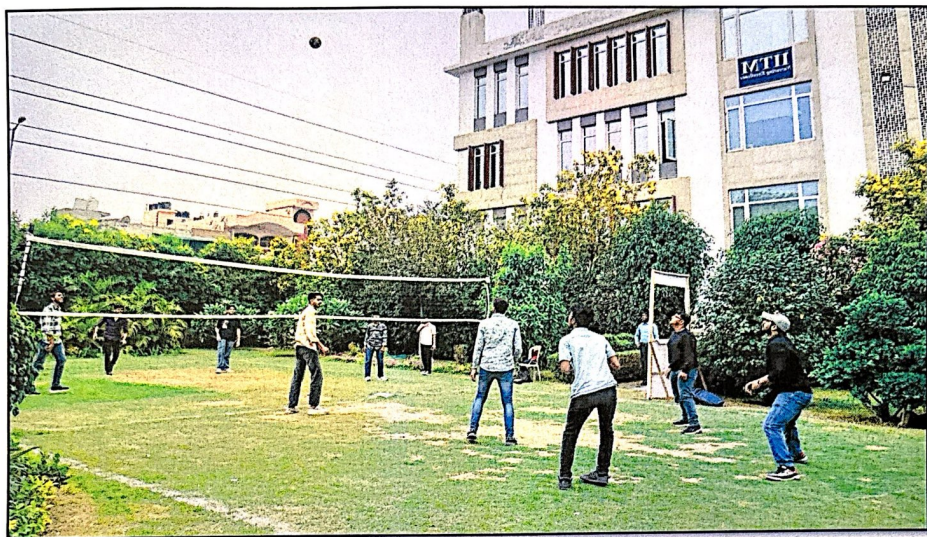

STUDENT ANCILLARY FACILITIES

S.no.	Type of Facility
1	Sports Facilities
2	Boys Common Room & Girls Common Room
3	Yoga and Meditation Center
4	Disability Friendly Facilities
5	Medical Room
6	Power Backup
7	Reprographic Facilities
8	Rain Water Harvesting Facilities
9	Collaborative PG Accommodation

Rachita Rana
Dr. Rachita Rana
Director
Institute of Information Technology &
Management New Delhi

Sports Facilities

Outdoor Sports

Rachita Rana
Dr. Rachita Rana
Director
Institute of Information Technology &
Management New Delhi